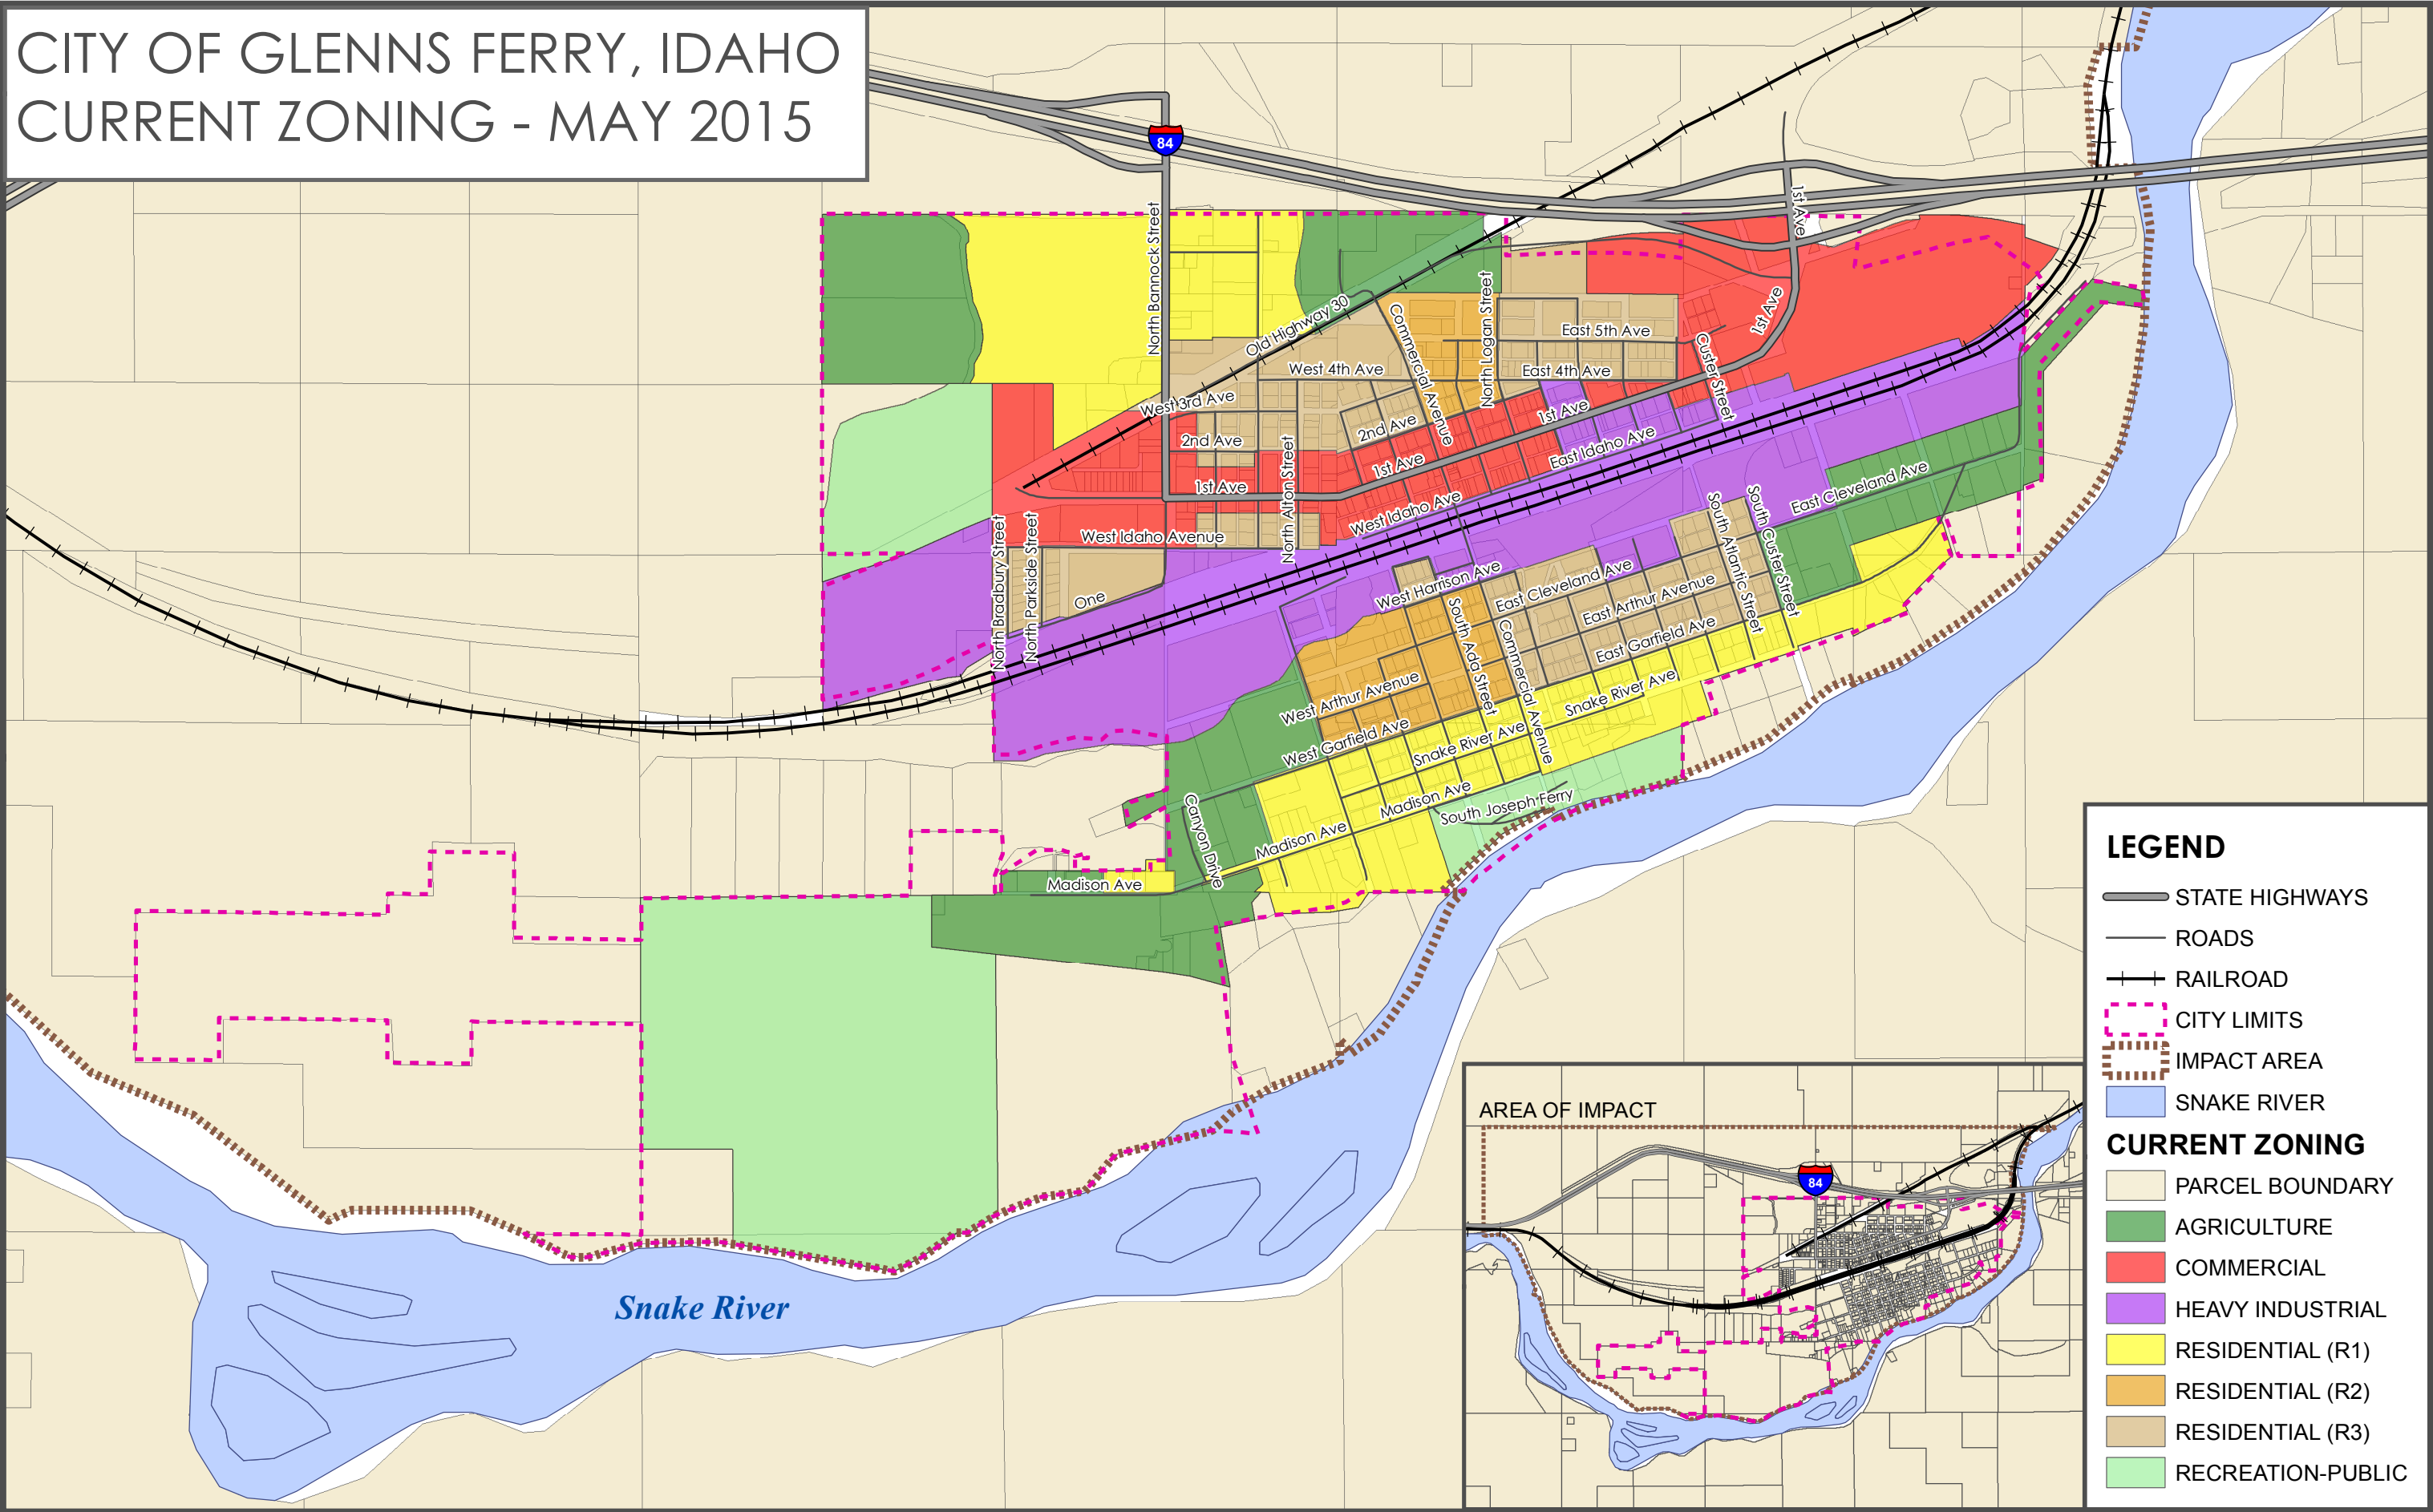

CITY OF GLENN'S FERRY, IDAHO CURRENT ZONING - MAY 2015

LEGEND

- STATE HIGHWAYS
- ROADS
- RAILROAD
- CITY LIMITS
- IMPACT AREA
- SNAKE RIVER

CURRENT ZONING

- PARCEL BOUNDARY
- AGRICULTURE
- COMMERCIAL
- HEAVY INDUSTRIAL
- RESIDENTIAL (R1)
- RESIDENTIAL (R2)
- RESIDENTIAL (R3)
- RECREATION-PUBLIC